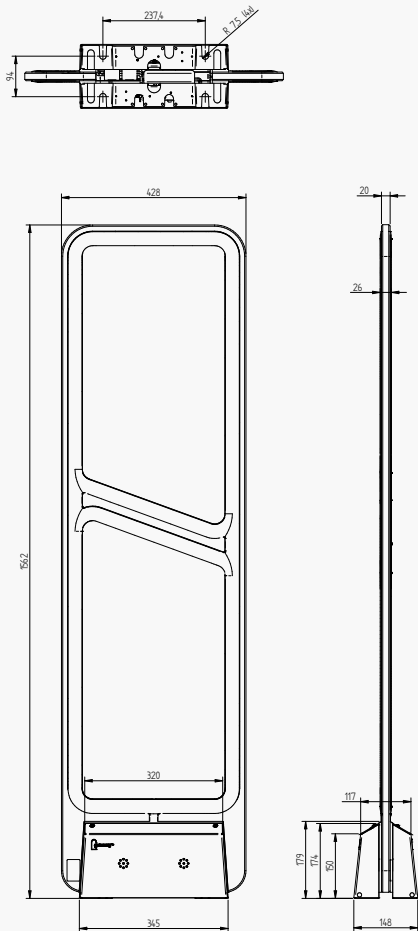

Antenna Specifications

- Width..... 428 mm
- Height..... 1562 mm
- Thickness..... 20 mm
- Thickness at base..... 148 mm
- Net Weight..... 20,5 kg
- Gross Weight..... 23,5 kg

Add-ons

- Active
- Passive
- Remote Service v4
- Black base
- Etched logo
- Protection buffers

Dimensions

Antenna

All dimensions in mm.

AUTHORIZED DEALER

Gunnebo Gateway AB is a Swedish supplier of anti-theft systems for the retail sector worldwide. We are the only company to develop, manufacture and market solutions built on every existing form of Electronic Article Surveillance (EAS) technology.