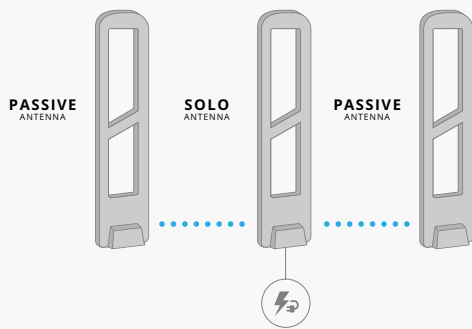

StoreProtect Plexi Solo

New AM solution

- All electronics included in the antenna base.
- No external controller box needed.
- One Solo antenna can power two passive antennas.

Antenna Features

- Transparent acrylic antenna frame
- Scratch resistant metal covers

Antenna Specifications

- Width..... 428 mm
- Height..... 1562 mm
- Thickness..... 20 mm
- Thickness at base..... 148 mm
- Net Weight..... 20,5 kg
- Gross Weight..... 23,5 kg

Add-ons

- Active
- Passive
- Remote Service v4
- Black base
- Etched logo
- Protection buffers

Specifications

- Quick and easy installation
- Approvals: CE, CB
- Power consumption 28W 120mA / 230V_{AC}

Transmitter

- Operating Frequency..... 58kHz
- Transmit Burst Duration..... 1ms
- Max. Transmit Current..... 15A peak
- Burst Repetition Rate
(Based on 50Hz net)..... 25Hz
(Based on 60Hz net)..... 30Hz